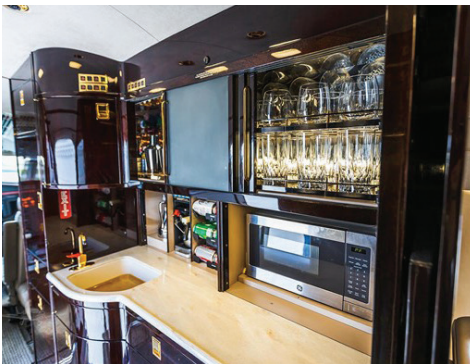

DASSAULT FALCON 2000

Paint:
2019

Interior:
2015

Wifi: 
Free Domestic WiFi

Cabin Height:
6'2" Stand Up Cabin

Transcontinental range:
3,000+

PASSENGERS:

Eight (8) Executive Passenger Seats in Double Club Configuration

AMENITIES:

Non-smoking, airshow, DVD player, microwave, fully enclosed lav

Contact us today to book your next charter!
Charter@TridentAircraft.com • 888-988-6569