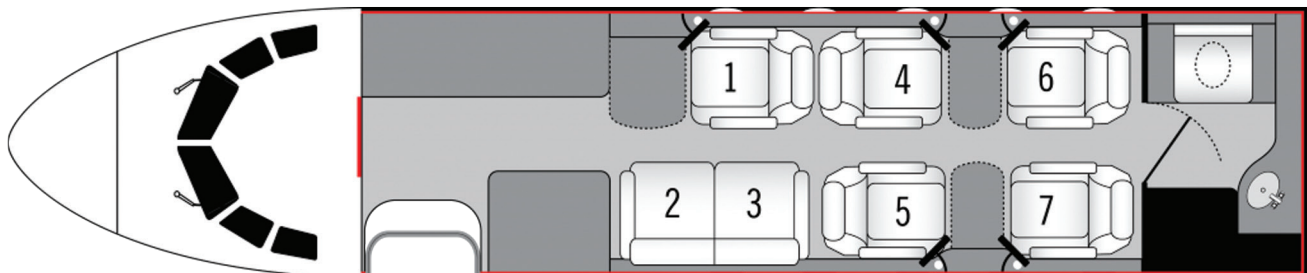

### Range:

2,760 miles

COAST-TO-COAST

SAMPLE CABIN LAYOUT

PASSENGERS:

7 (5 captains chairs and 2 place divan)

AMENITIES:

Non-smoking, in-flight air show