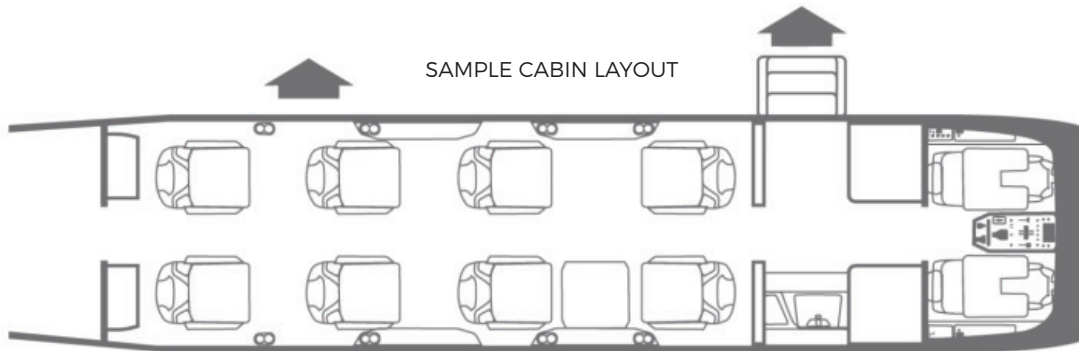

# PILATUS PC24

Less than 400 hours, like new!

**Year of Make:**  
2018

**Baggage:**  
90FT3

**Wifi:**   
Free WiFi over domestic US,  
Cogo ATG-2000

**Range:**  
2000 NM

**PASSENGERS:**

Configured to 6 passengers but can be configured to 8 with advanced notice