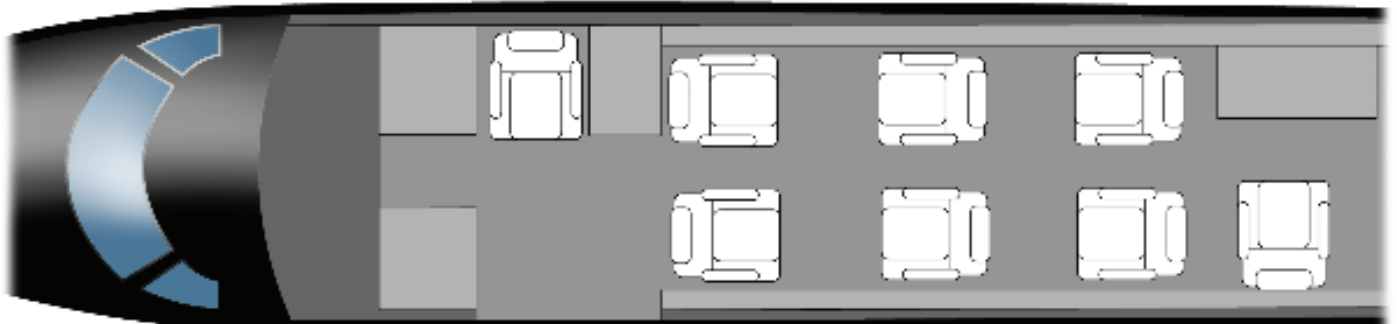

CITATION CJ4

Year of Make:
2011

Wifi: 
L3 Domestic WiFi

Range:
1800nm

SAMPLE CABIN LAYOUT

PASSENGERS:

2 Professional Pilot Crew, 7 Passengers

AMENITIES: