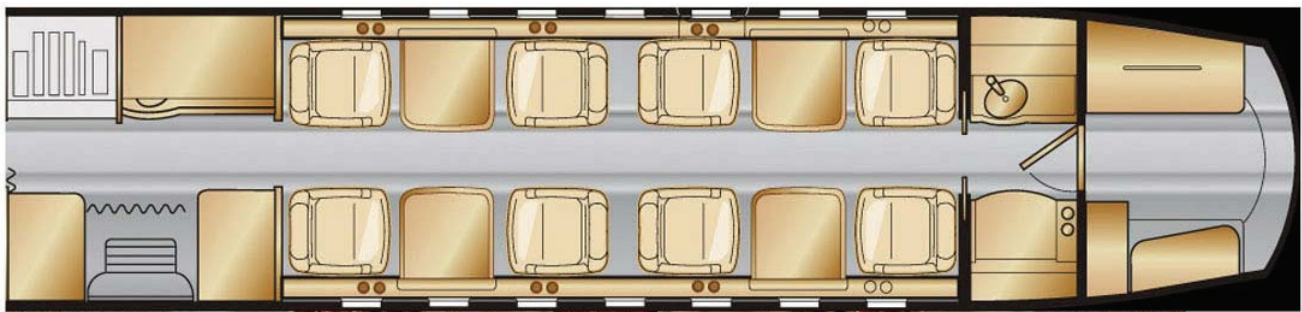

# CITATION SOVEREIGN

**Year of Make:**  
2010

**Wifi:**   
Free Domestic WiFi

**Range:**  
Coast-to-Coast Range

**PASSENGERS:**

8 Passenger Double Club Configuration, 5'8" Cabin Height

**AMENITIES:**

2019 New Paint and interior, Full Galley with microwave